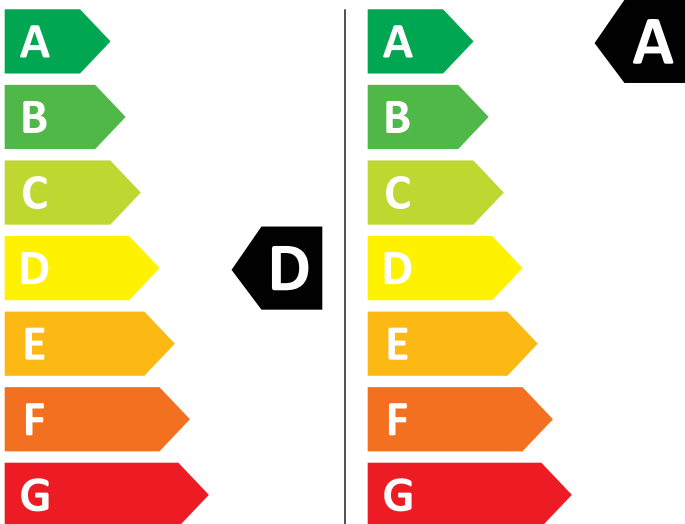

ENERG

Electrolux

EW8W7492QP 914612401

🚰 **265** kWh/100

💧 **42** kWh/100

5,0 kg

9,0 kg

64 L